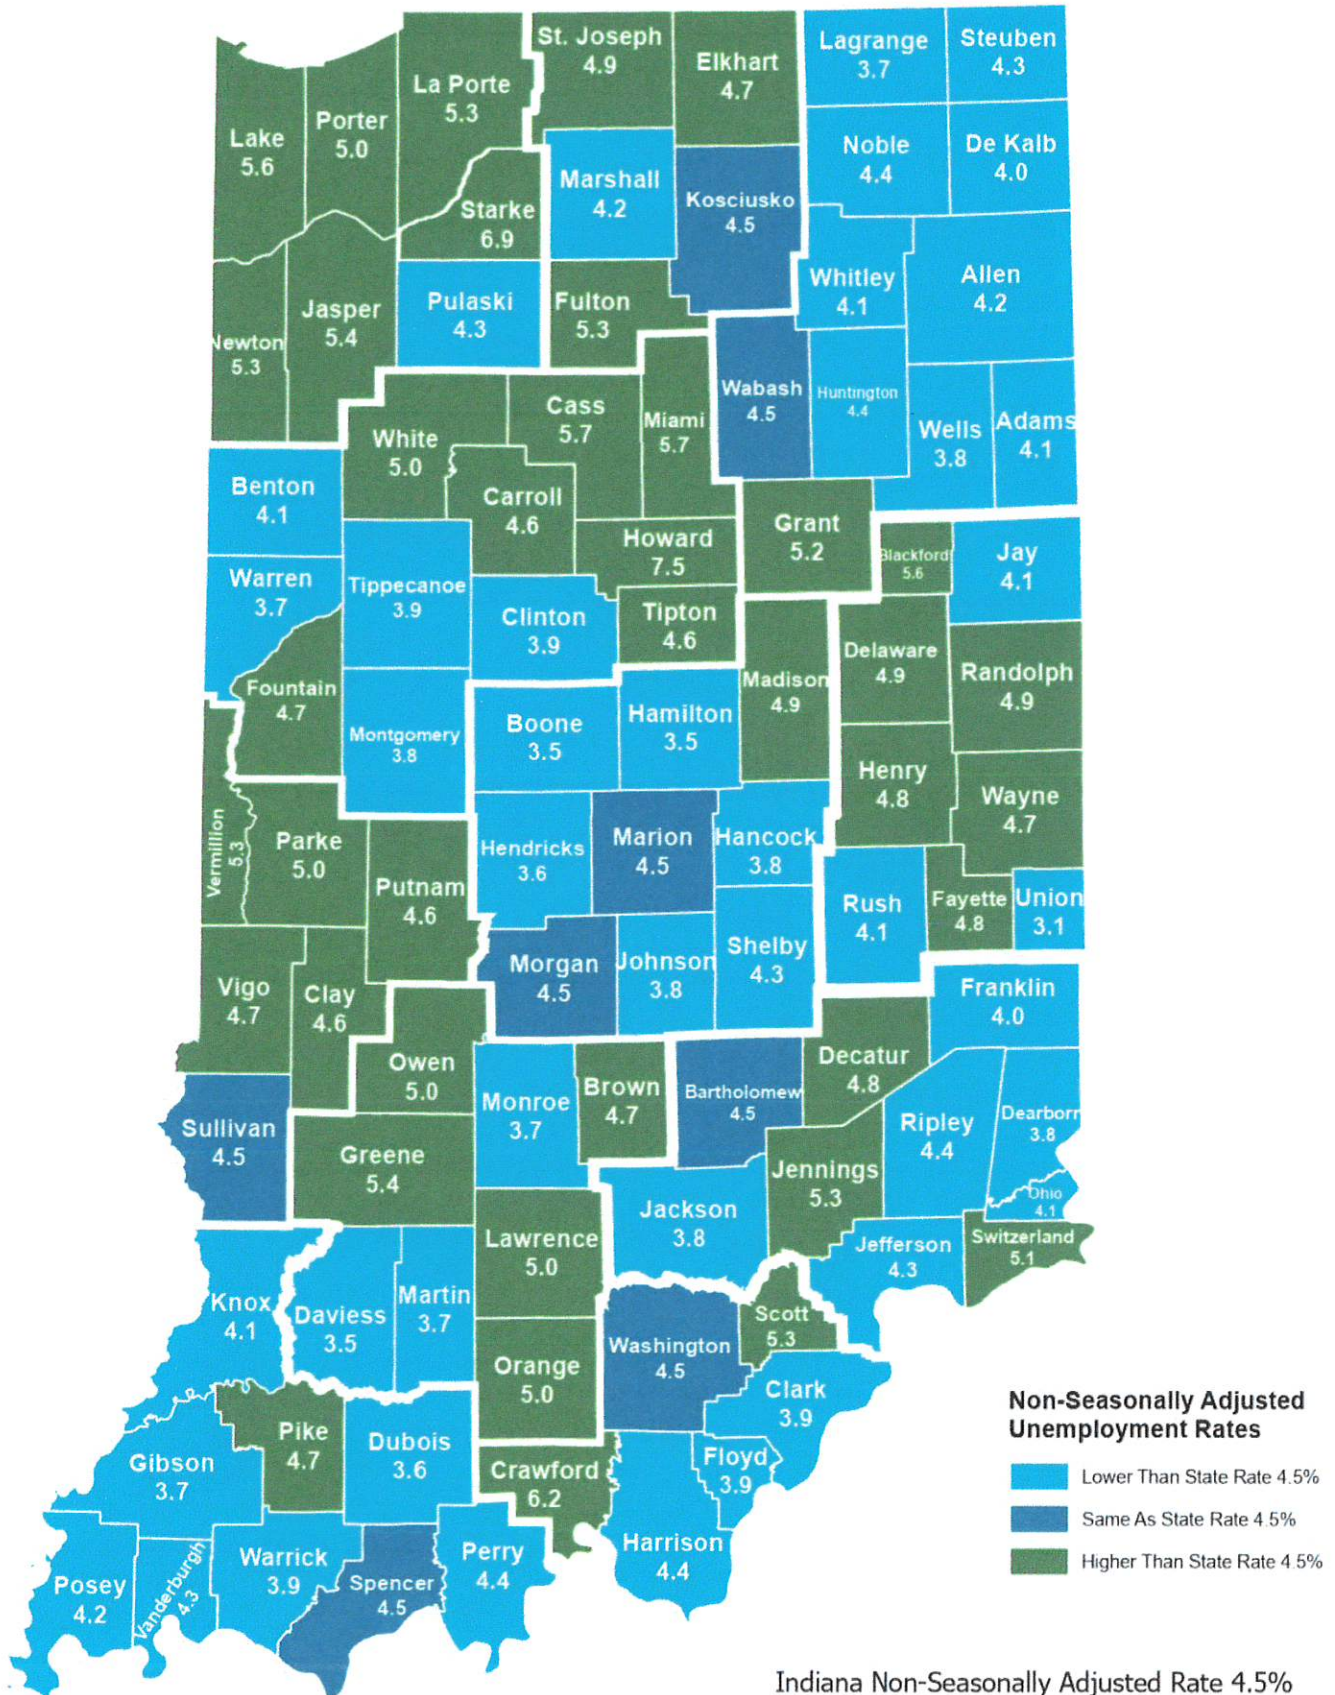

County Unemployment Rates January 2025 - Non Seasonally Adjusted

Indiana Non-Seasonally Adjusted Rate 4.5%
 Indiana Seasonally Adjusted Rate 4.4%
 Source: DWD, Local Area Unemployment Statistics

RANKING OF COUNTY DATA
Unemployment Rates by County

January 2025 (Preliminary)

Prepared March 14, 2025

RANK	AREA	RATE	RANK	AREA	RATE
1	Howard	7.5	47	Wabash	4.5
2	Starke	6.9	48	Washington	4.5
3	Crawford	6.2	49	Harrison	4.4
4	Cass	5.7	50	Huntington	4.4
5	Miami	5.7	51	Noble	4.4
6	Blackford	5.6	52	Perry	4.4
7	Lake	5.6	53	Ripley	4.4
8	Greene	5.4	54	Jefferson	4.3
9	Jasper	5.4	55	Pulaski	4.3
10	Fulton	5.3	56	Shelby	4.3
11	Jennings	5.3	57	Steuben	4.3
12	LaPorte	5.3	58	Vanderburgh	4.3
13	Newton	5.3	59	Allen	4.2
14	Scott	5.3	60	Marshall	4.2
15	Vermillion	5.3	61	Posey	4.2
16	Grant	5.2	62	Adams	4.1
17	Switzerland	5.1	63	Benton	4.1
18	Lawrence	5.0	64	Jay	4.1
19	Orange	5.0	65	Knox	4.1
20	Owen	5.0	66	Ohio	4.1
21	Parke	5.0	67	Rush	4.1
22	Porter	5.0	68	Whitley	4.1
23	White	5.0	69	DeKalb	4.0
24	Delaware	4.9	70	Franklin	4.0
25	Madison	4.9	71	Clark	3.9
26	Randolph	4.9	72	Clinton	3.9
27	St. Joseph	4.9	73	Floyd	3.9
28	Decatur	4.8	74	Tippecanoe	3.9
29	Fayette	4.8	75	Warrick	3.9
30	Henry	4.8	76	Dearborn	3.8
31	Brown	4.7	77	Hancock	3.8
32	Elkhart	4.7	78	Jackson	3.8
33	Fountain	4.7	79	Johnson	3.8
34	Pike	4.7	80	Montgomery	3.8
35	Vigo	4.7	81	Wells	3.8
36	Wayne	4.7	82	Gibson	3.7
37	Carroll	4.6	83	LaGrange	3.7
38	Clay	4.6	84	Martin	3.7
39	Putnam	4.6	85	Monroe	3.7
40	Tipton	4.6	86	Warren	3.7
41	Bartholomew	4.5	87	Dubois	3.6
42	Kosciusko	4.5	88	Hendricks	3.6
43	Marion	4.5	89	Boone	3.5
44	Morgan	4.5	90	Daviess	3.5
45	Spencer	4.5	91	Hamilton	3.5
46	Sullivan	4.5	92	Union	3.1